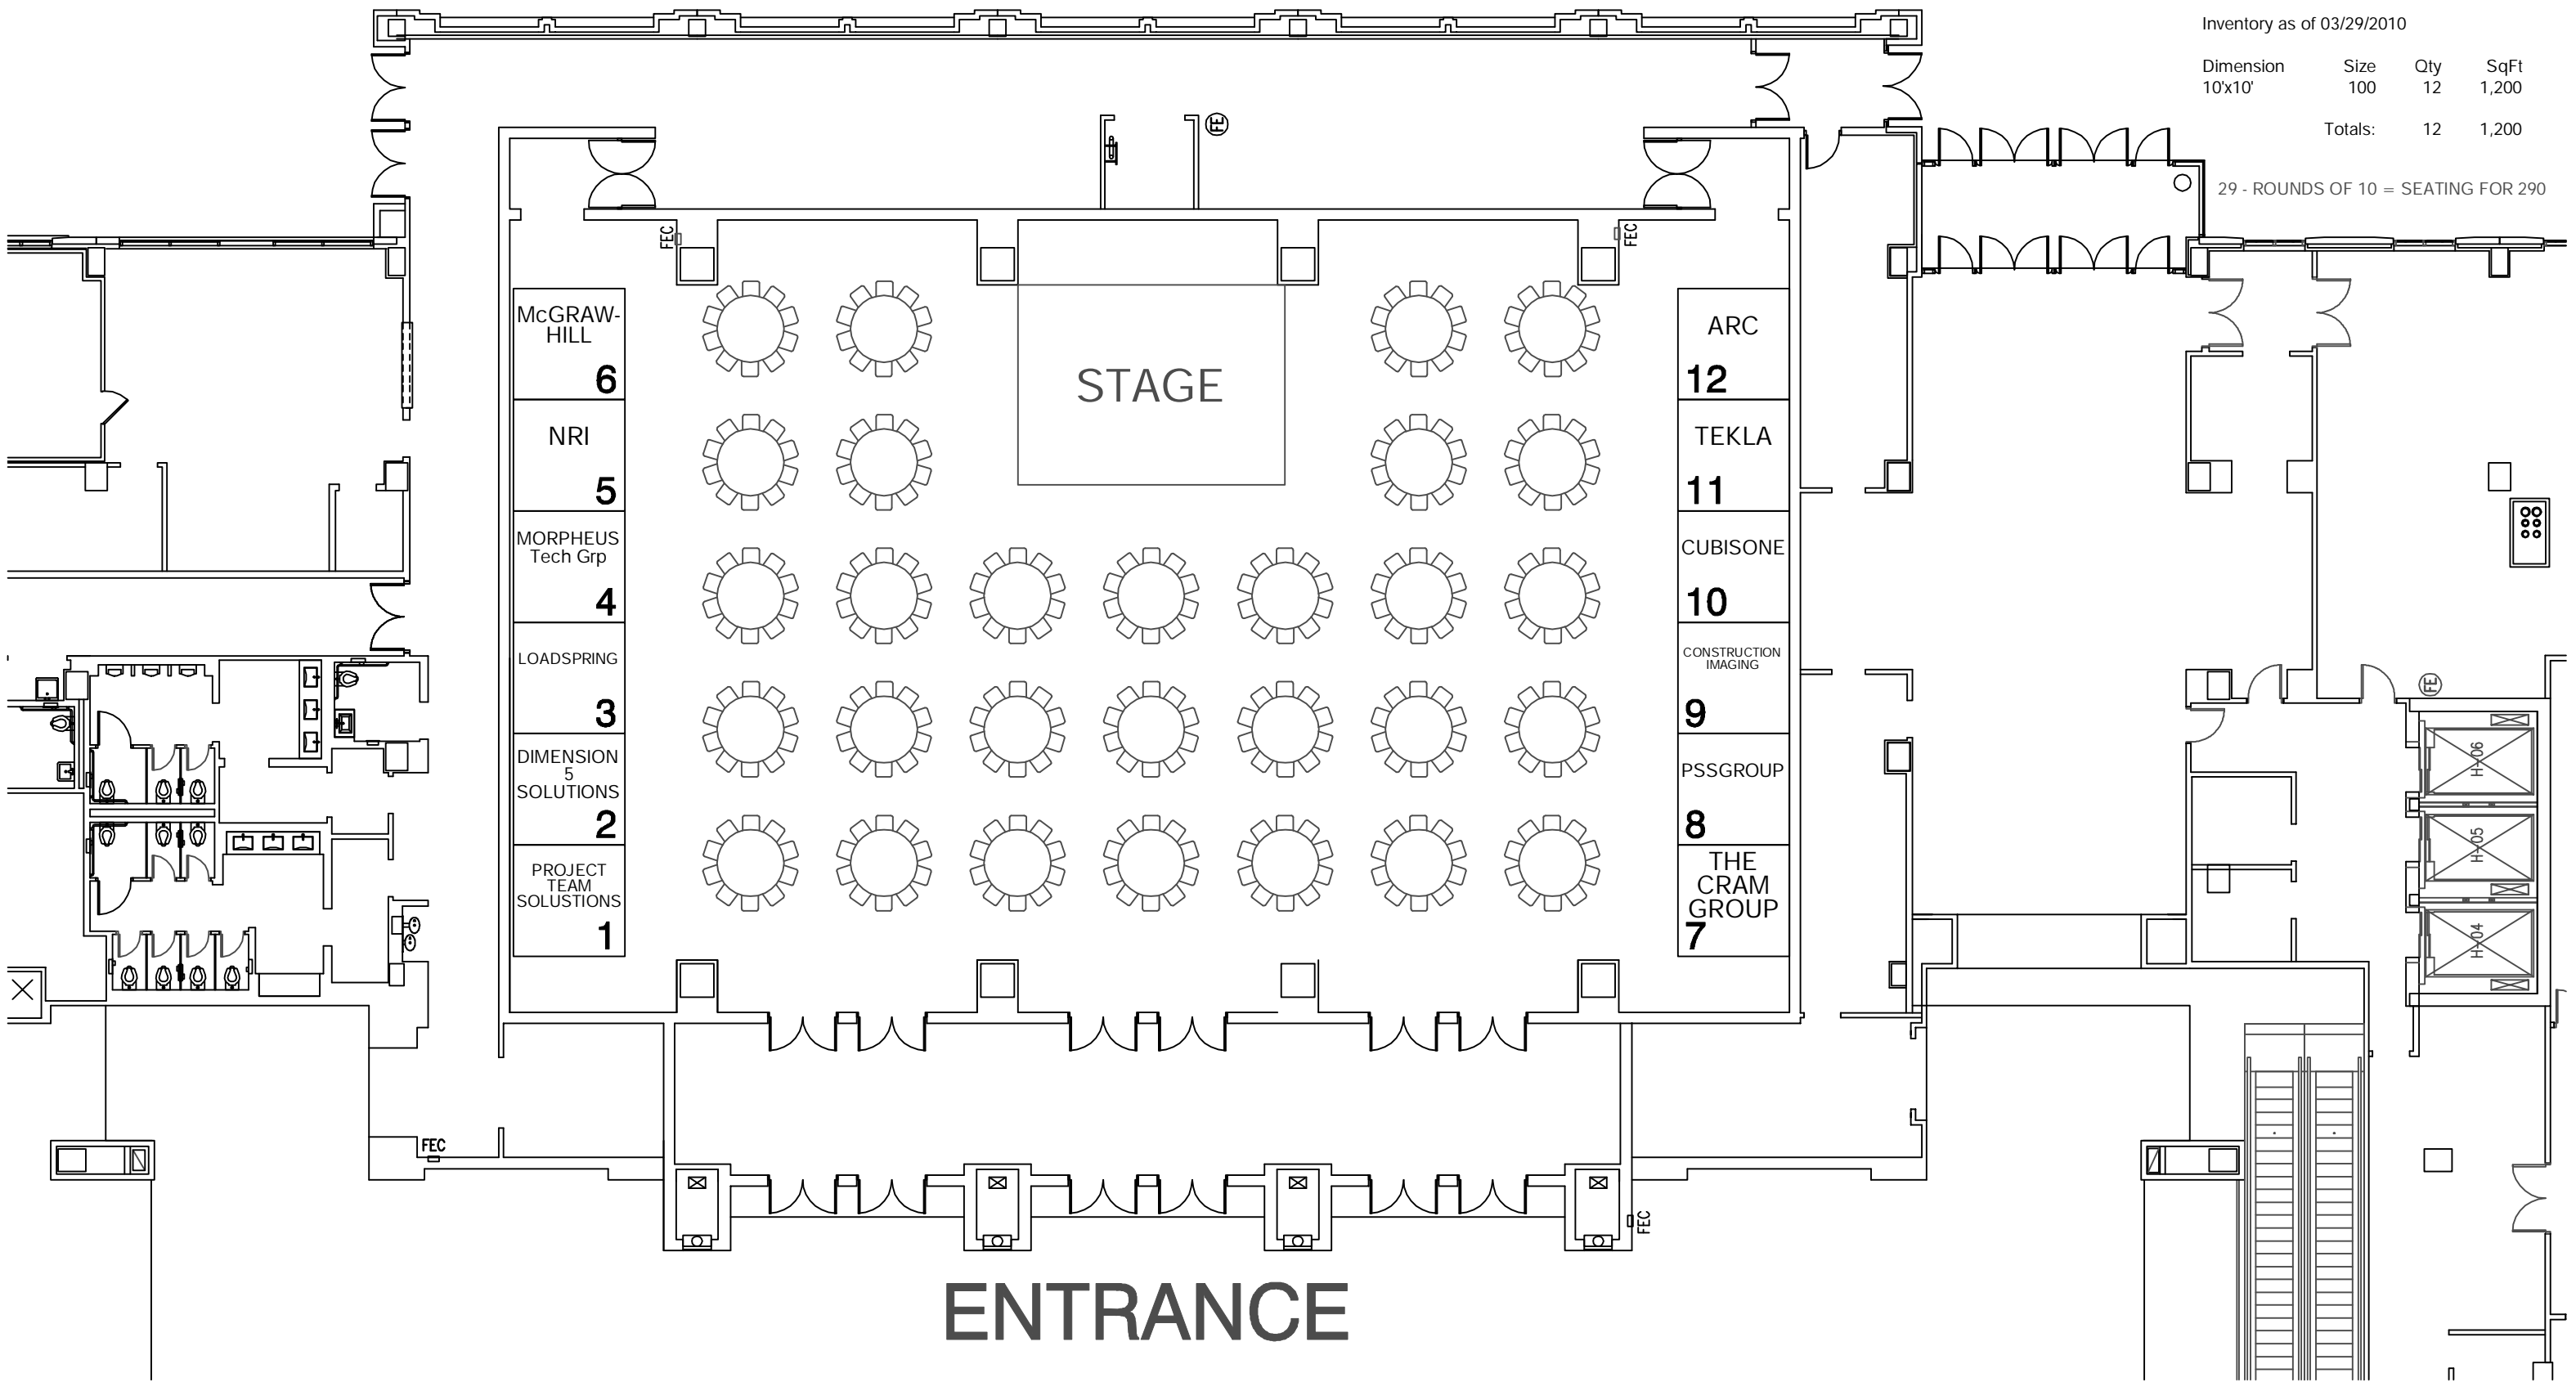

Inventory as of 03/29/2010

Dimension	Size	Qty	SqFt
10'x10'	100	12	1,200

Totals: 12 1,200

29 - ROUNDS OF 10 = SEATING FOR 290

# MERIDIAN SYSTEMS USERS CONFERENCE

MAY 24-26, 2010  
GAYLORD NATIONAL RESORT & CONVENTION CENTER - CHERRY BLOSSOM BALLROOM  
NATIONAL HARBOR, MD

4.28.2010